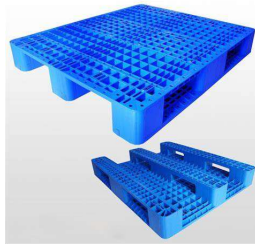

Chep Euro pallet (80x120)

Chep Dusseldorf pallet (60x80)

Chep Display pallet (40x60)

Chep Wheeled display pallet (40x60)

LPR Euro pallet (80x120)

LPR Industrial pallet (100x120)

LPR Half Euro pallet (60x80)

LPR Dusseldorf pallet (60x80)

Plastic Euro pallet (80x120)

Plastic Industrial pallet (100x120)

Plastic Half Euro pallet (60x80)

Plastic display pallet (60x40)

- Chemical pallet 1 (100x120)
- Chemical pallet 2 (80x120)
- Chemical pallet 3 (114x114)
- Chemical pallet 4 (110x130)
- Chemical pallet 5 (76x114)
- Chemical pallet 6 (100x120)
- Chemical pallet 7 (110x130)
- Chemical pallet 8 (114x114)
- Chemical pallet 9 (114x114)

Jumbo pallet (multiple sizes)

Rollcontainer (multiple types)

IBC
Non returnable pallet
Not-mentioned pallet